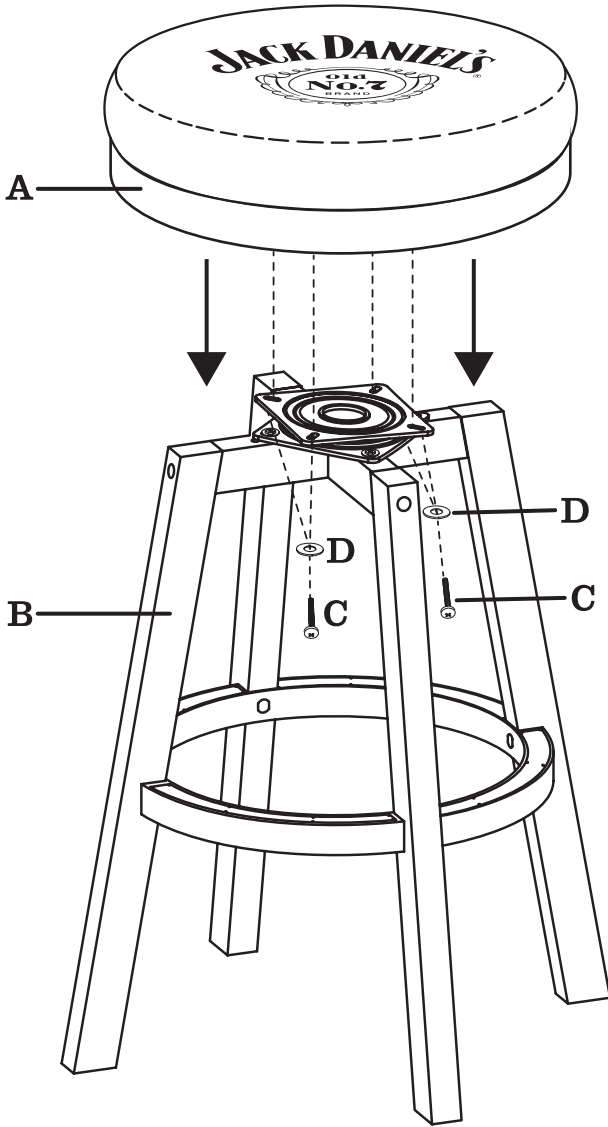

Congratulations on your purchase of a Jack Daniel's Wood Bar Stool. The utmost care has gone into the design and manufacturing of this product.

Follow Diagram Carefully.

Wood Bar Stool

Assembly Instructions

Ace Product Management Group, Inc.
Milwaukee, WI U.S.A.

Parts List		
Parts	Description	Qty
A	Seat Assembly	1
B	Swivel Mounted Base Assembly	1

Hardware List		
Parts	Description	Qty
C	Phillips head Bolt 	4
D	Flat Washer 	4